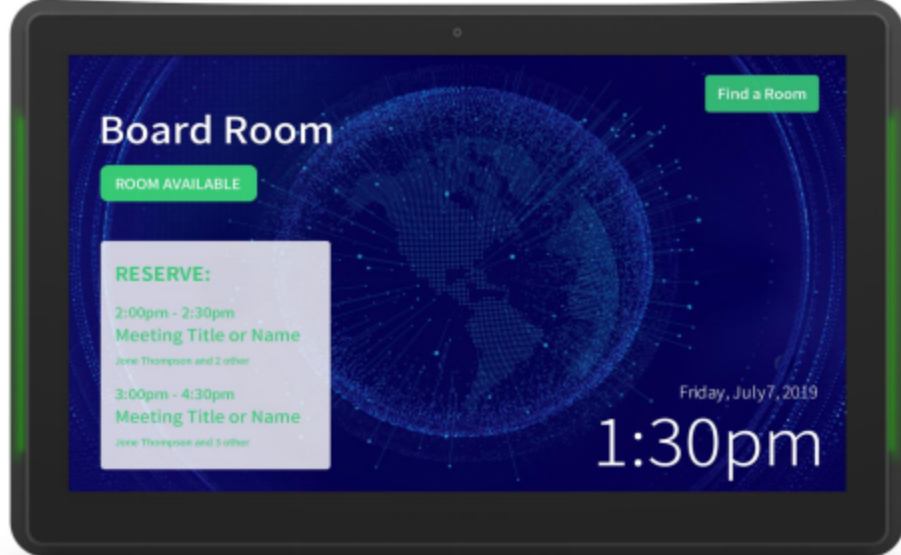

PRODUCT INFORMATION SHEET

Model No	WA1568T	Price(usd)	Sample	100-500pcs	1-3K	3-5K	+5K
Brand	HDFocus	Lead time					
Product type	Wall Mounted Kiosk	MOQ					
Product Description	15.6" Digital Signage	Payment					
Date	2022/1/18						

System	CPU	RK3568 Quad core cortex A55
	RAM	2GB Optional 4GB
	Internal memory	16GB Optional 32GB/64GB
	Operation system	Android 11
	Touch screen	10-Point capacitive touch
Display	Panel	15.6"LCD panel
	Resolution	1920*1080
	Display mode	Normally black
	Viewing angle	85/85/85/85(L/R/U/D)
	Contrast ratio	800
	Luminance	250cd/m2
	Aspect Ratio	16:9
Network	WiFi	802.11b/g/n
	Ethernet	100M/1000M ethernet
	Buletooth	Bluetooth 4.2
Interface	Card slot	SD card ,Max support to 64GB
	USB	USB 3.0 host
	Micro USB	Micro USB OTG
	USB	USB for serial(TTL Level, UATR 0) Optional for USB Host
	RJ45	Ethernet interface (POE function standard IEEE802.3at,POE+,class 4, 25.5W)
	Power jack	DC power input
	Earphone jack	3.5mm earphone out with Microphone in
Media play	Video format	MPEG-1,MPEG-2,MPEG-4,H.265,H.264,VC-1,VP8,VP9, etc.,support up to 4K
	Audio format	MP3/WMA/AAC etc.
	Photo	jpeg/png
Other	VESA	100x1090mm
	Speaker	2*2W
	Micphone	Single microphone
	RFID	Optional , 125k,ISO/IEC 11784/11785,Support to EM4100, TK4100/GK4100, EM4305, T5577
	NFC	Optional ,NFC 13.56MHz, ISO14443A/ISO14443B/ISO 15693/Mifare classic/Sony felica
	LED Light bar	LED light bar RGB
	Camera	Wide-angle 2.0MP
	Working temp	0-40degree
	Certificates	CE/FCC
	Language	Multi-language
Accessories	Adapter	Adapter, 12V/2A
	User manual	yes